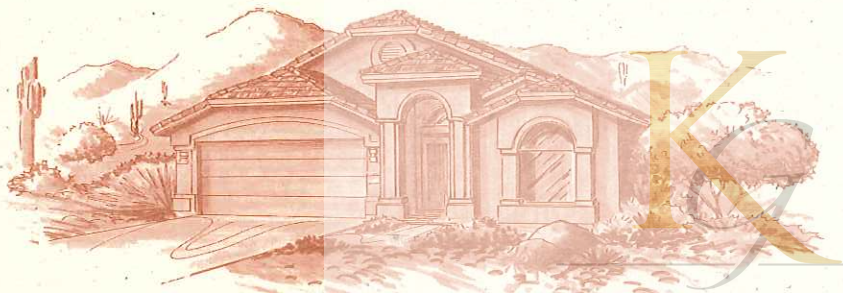

The Cactus Wren

APPROXIMATELY 1560 SQ. FT.

The Cactus Wren

Elevation A

Elevation B

Elevation C

THE KEITH GROUP
EXPERIENCED REAL ESTATE PROFESSIONALS

Elevation D