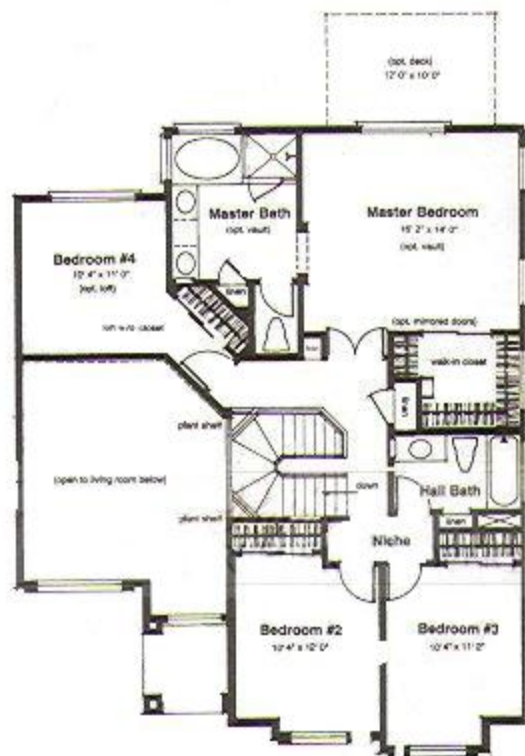

Optional
Loft
2nd Floor

2nd Floor

The Nighthawk
APPROXIMATELY 2146 SQ. FT.

**BLANDFORD
HOMES**