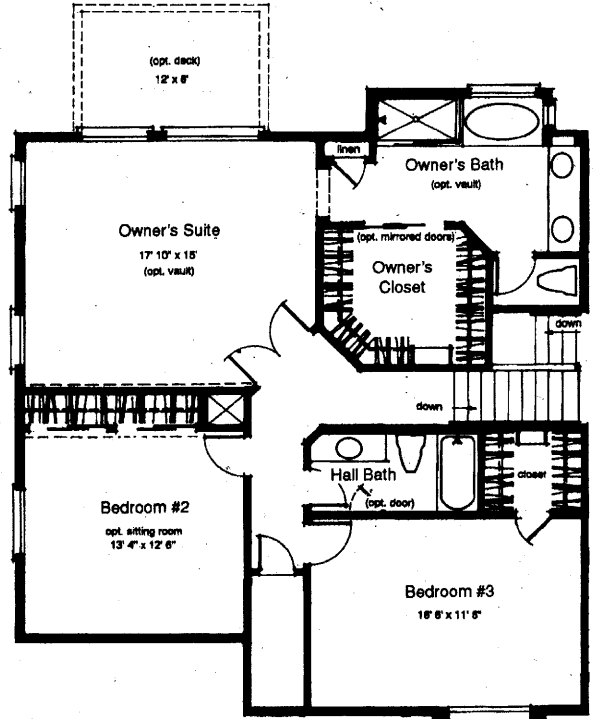

bay on elevation 'A' only

2nd Floor

The Sunset Vista
 APPROXIMATELY 3232 SQ. FT.