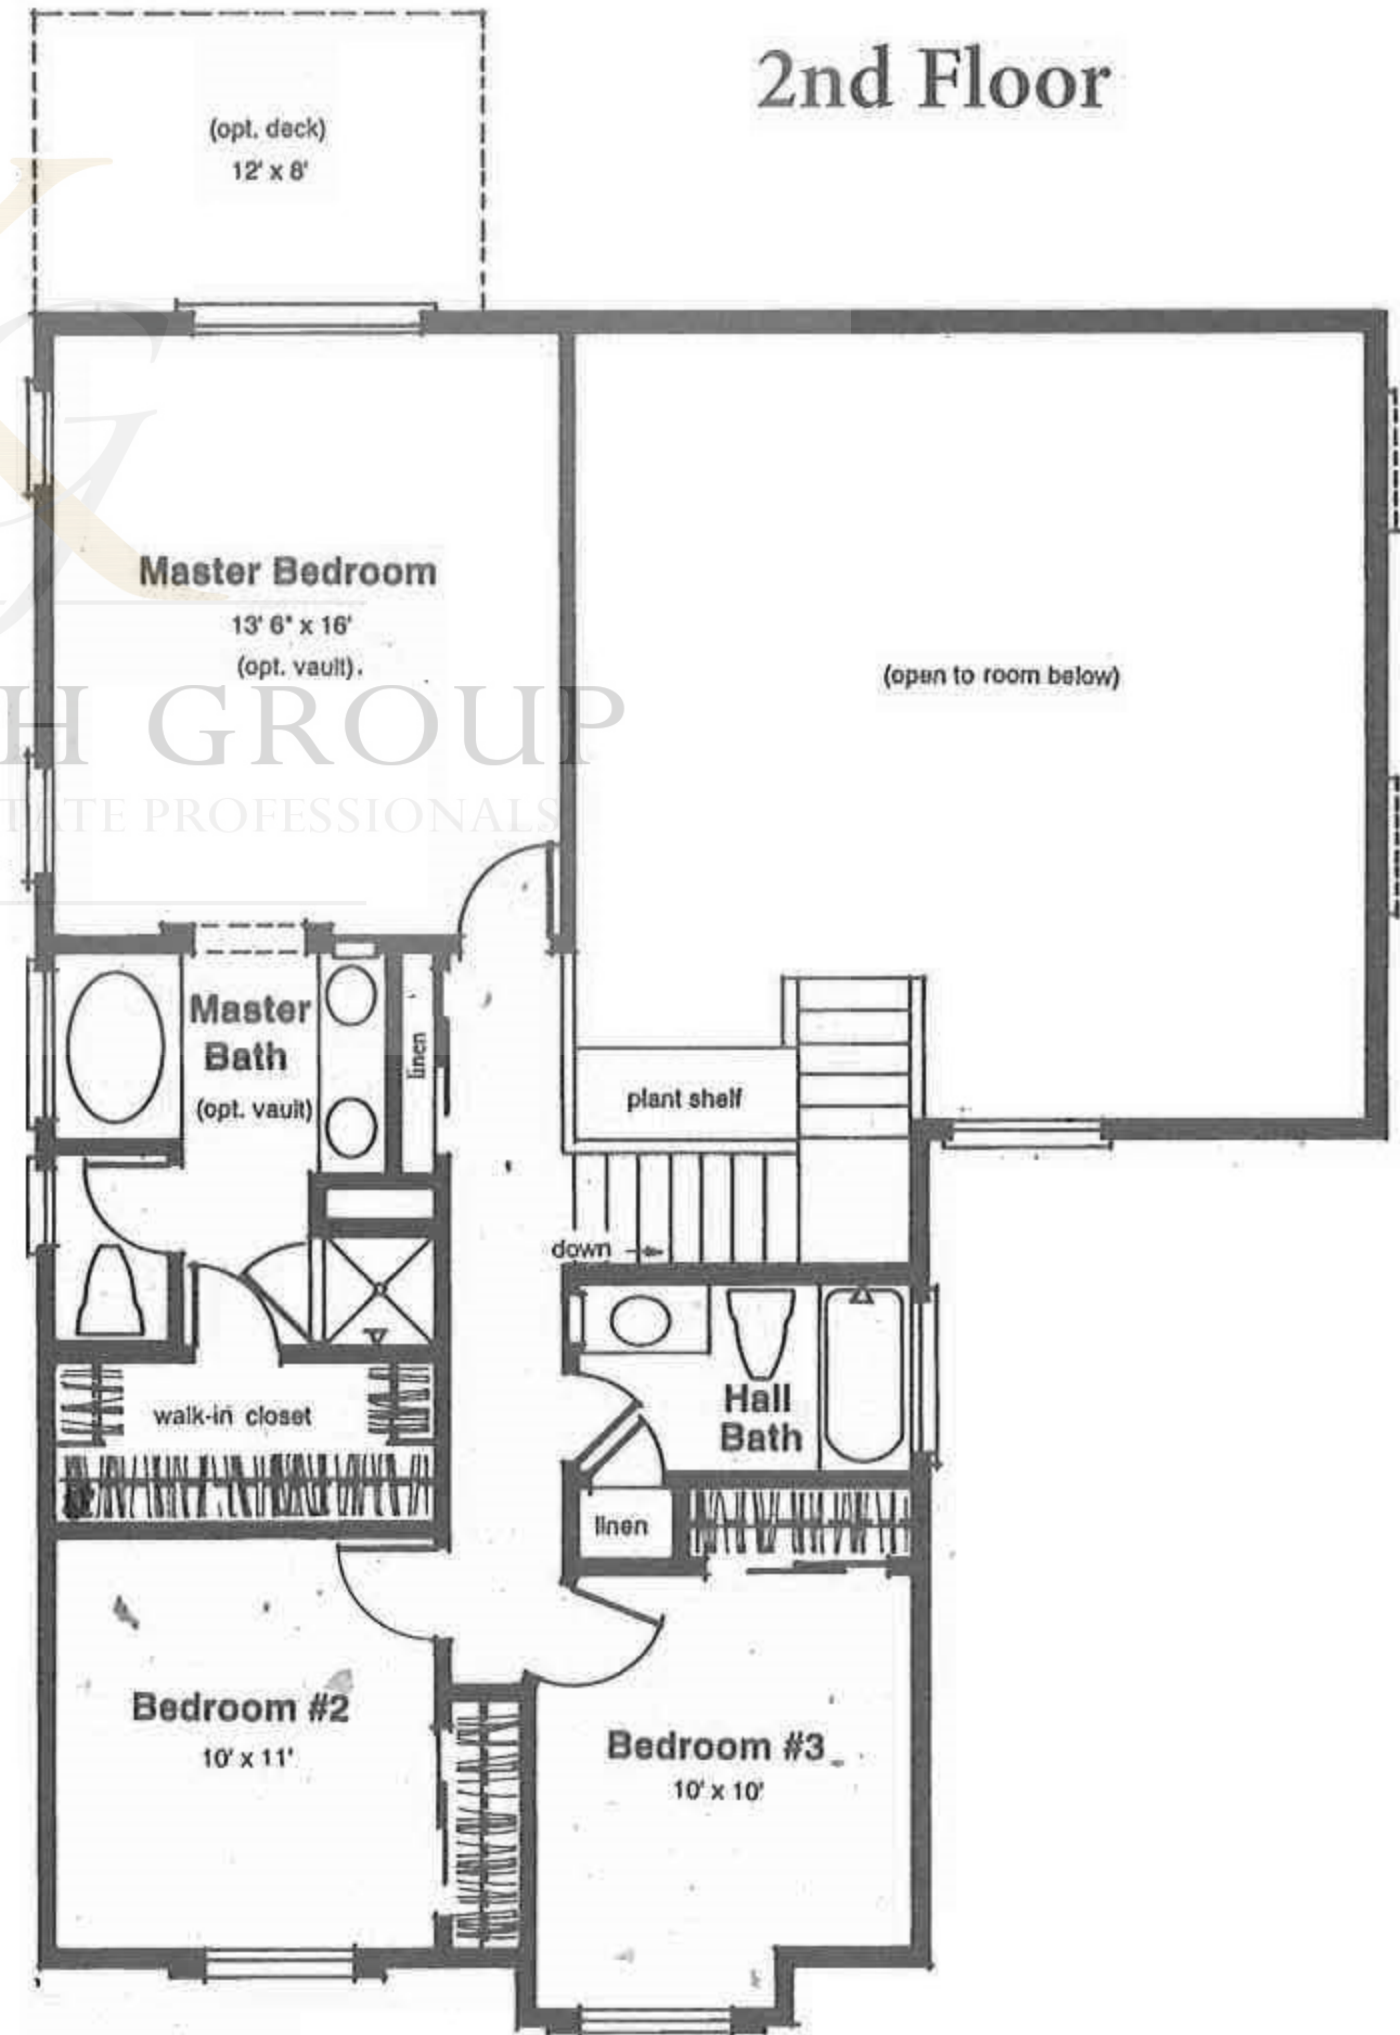

THE KEITH GROUP
EXPERIENCED REAL ESTATE PROFESSIONALS

2nd Floor

The Red Hawk
APPROXIMATELY 1705 SQ. FT.