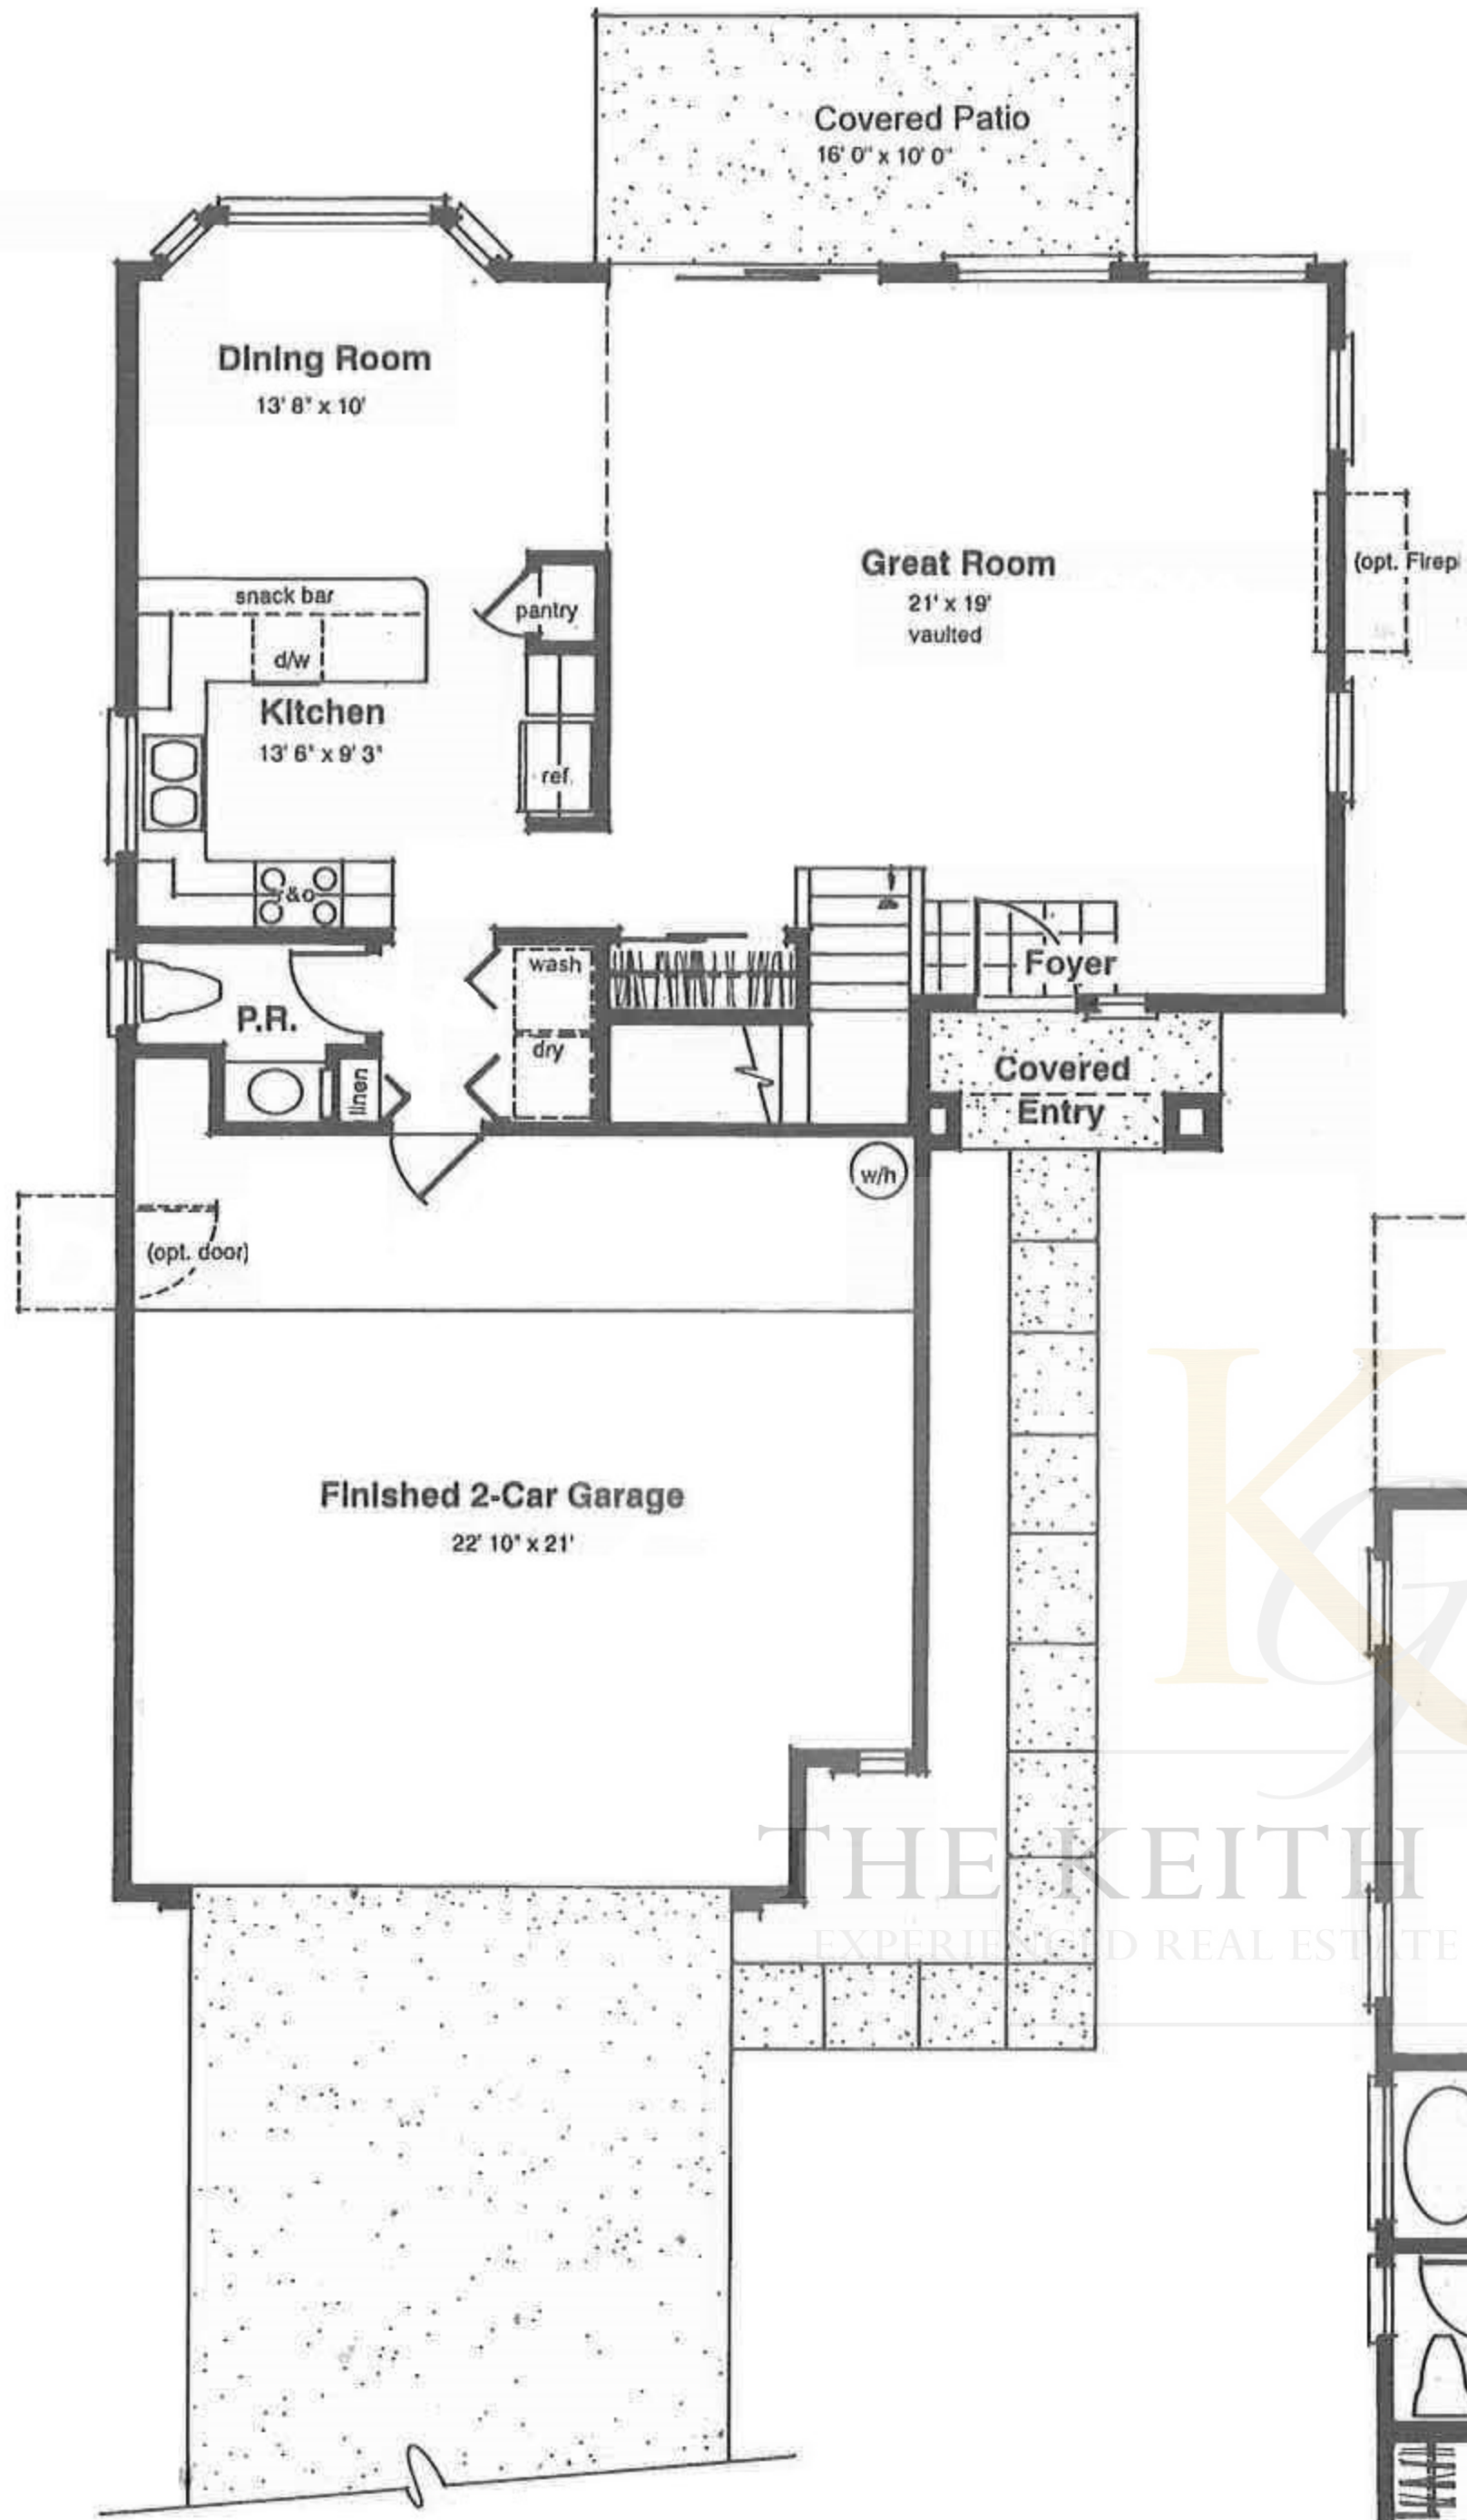

THE KEITH GROUP
EXPERIENCED REAL ESTATE PROFESSIONALS

2nd Floor

The Red Hawk
APPROXIMATELY 1705 SQ. FT.