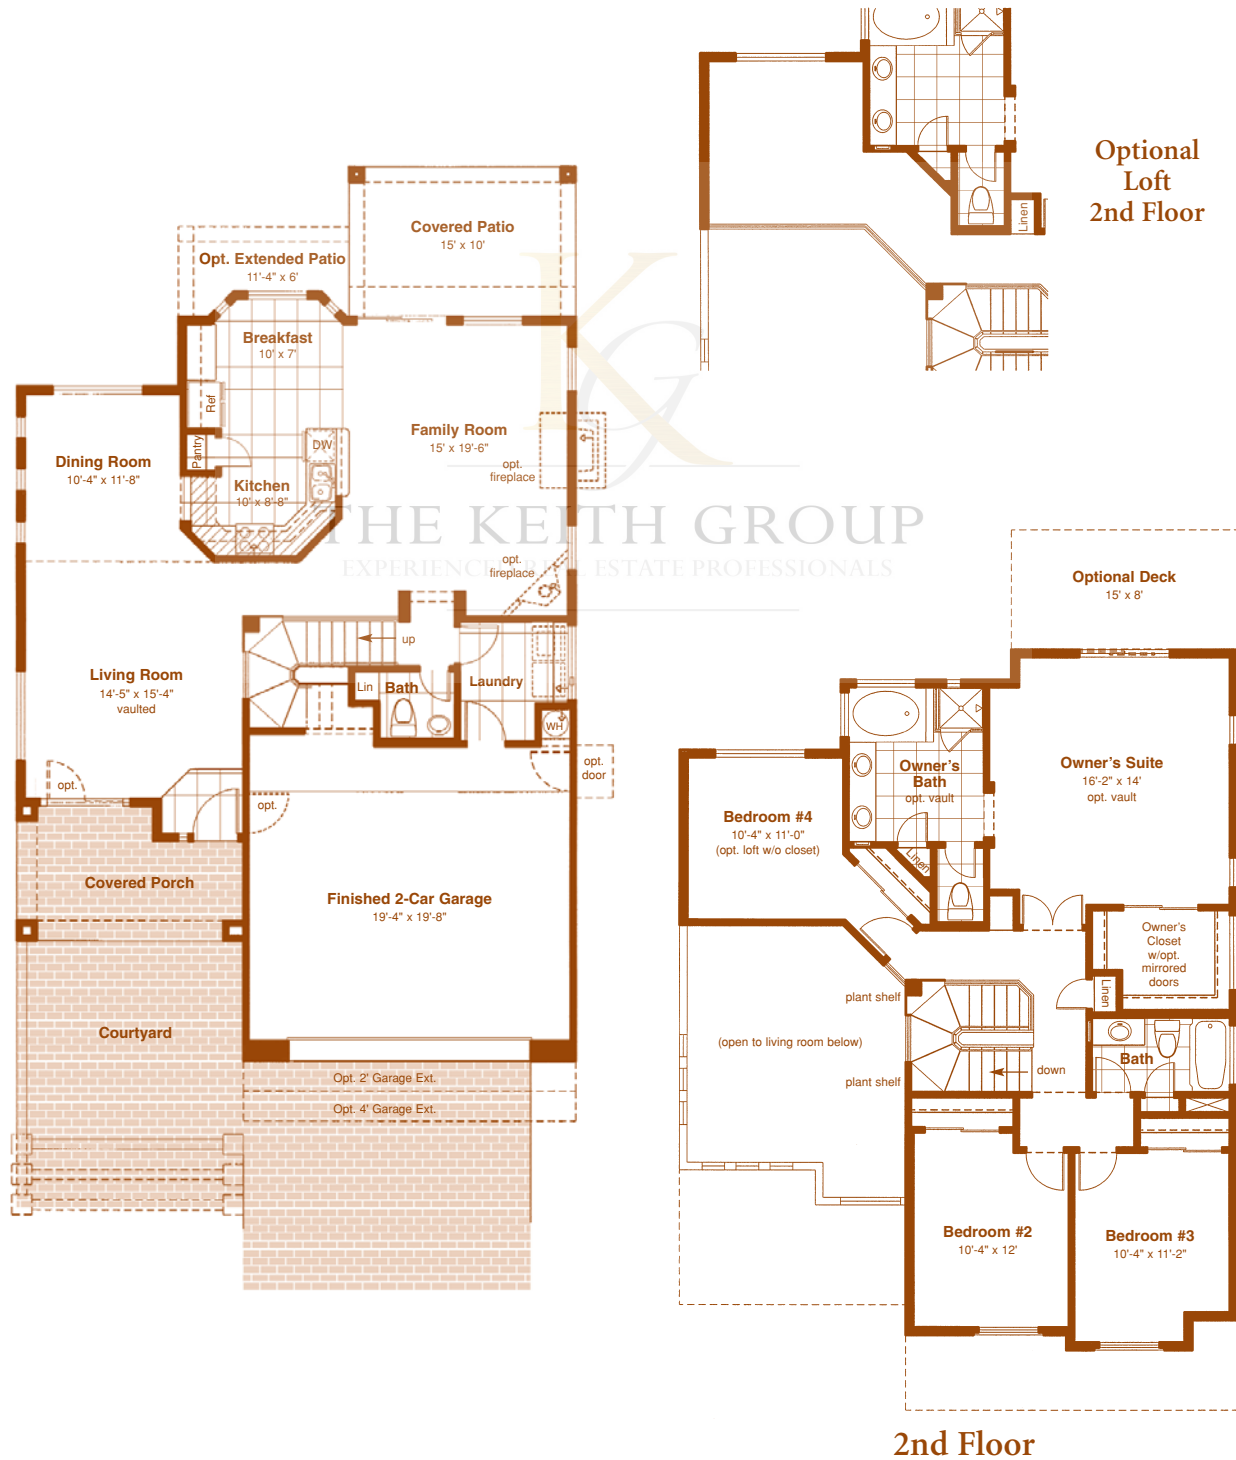

Residence Five

APPROXIMATELY 2146 SQ. FT.

BLANDFORD HOMES

480-641-1800 • 1-800-599-0053