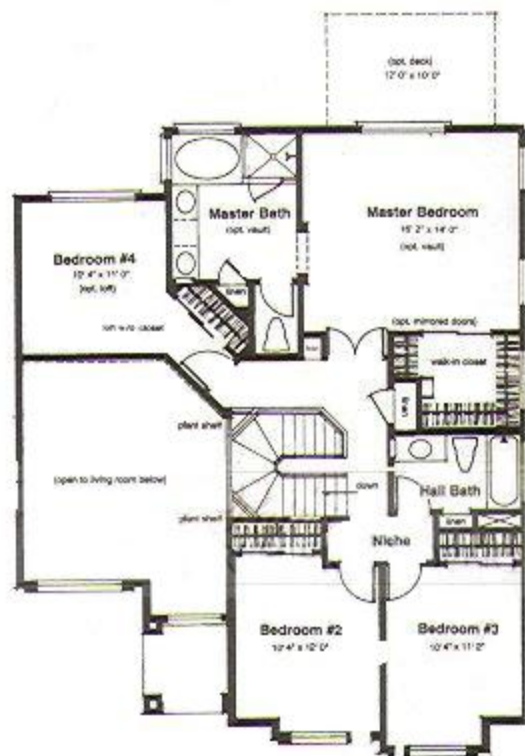

Optional Loft
2nd Floor

2nd Floor

The Nighthawk
APPROXIMATELY 2146 SQ. FT.

**BLANDFORD
HOMES**